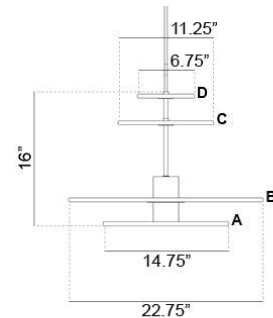

Position B (580 or 800)

S60155-B1US (Ø 22.75" - Bottom: Light Gray / Top: Dark Gray)
S60900-B1US (Ø 22.75" - Bottom: Dark Gray / Top: Light Gray)
S60155-B3US (Ø 31.5" - Bottom: Light Gray / Top: Dark Gray)
S60900-B3US (Ø 31.5" - Bottom: Dark Gray / Top: Light Gray)

Canopy:

Black or White (Height: 1.15" x Diameter: 8.25")

Dimensions:

- L 22.75"
- W 22.75"
- H 16"

Certifications: cUL Certified

Designer: Halskov & Dalsgaard

Manufacturer: Zero

AT FIVE