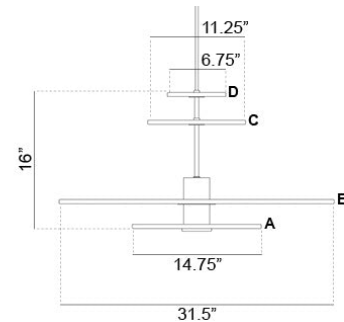

Position B (580 or 800)

S60155-B1US (Ø 22.75" - Bottom: Light Gray / Top: Dark Gray)
S60900-B1US (Ø 22.75" - Bottom: Dark Gray / Top: Light Gray)
S60155-B3US (Ø 31.5" - Bottom: Light Gray / Top: Dark Gray)
S60900-B3US (Ø 31.5" - Bottom: Dark Gray / Top: Light Gray)

Canopy:

Black or White (Height: 1.15" x Diameter: 8.25")

Dimensions:

- L 31.5"
- W 31.5"
- H 16"

Certifications:

- cUL Certified

Designer: Halskov & Dalsgaard

Manufacturer: Zero