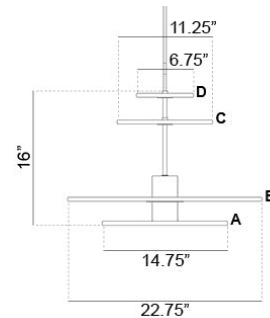

Position B (580 or 800)

S60155-B1US (Ø 22.75" - Bottom: Light Gray / Top: Dark Gray)
S60900-B1US (Ø 22.75" - Bottom: Dark Gray / Top: Light Gray)
S60155-B3US (Ø 31.5" - Bottom: Light Gray / Top: Dark Gray)
S60900-B3US (Ø 31.5" - Bottom: Dark Gray / Top: Light Gray)

Position C (285)

S60155-CUS (Ø 14.75" - Bottom: Light Gray / Top: Dark Gray)
S60900-CUS (Ø 14.75" - Bottom: Dark Gray / Top: Light Gray)
S64148-CUS (Ø 14.75" - Bottom: Pink / Top: Yellow)
S62068-CUS (Ø 14.75" - Bottom: Yellow / Top: Pink)
S68160-CUS (Ø 14.75" - Bottom: Green / Top: Beige)
S61174-CUS (Ø 14.75" - Bottom: Beige / Top: Green)
S63058-CUS (Ø 14.75" - Bottom: Red / Top: Brown)
S61176-CUS (Ø 14.75" - Bottom: Brown / Top: Red)
S61226-CUS (Ø 14.75" - Bottom: Light Brown / Top: Gray-Beige)
S61225-CUS (Ø 14.75" - Bottom: Gray-Beige / Top: Light Brown)
S67046-CUS (Ø 14.75" - Bottom: Blue / Top: Light Blue)
S66169-CUS (Ø 14.75" - Bottom: Light Blue / Top: Blue)

Position D (170)

S60155-DUS (Ø 14.75" - Bottom: Light Gray / Top: Dark Gray)
S60900-DUS (Ø 14.75" - Bottom: Dark Gray / Top: Light Gray)
S64148-DUS (Ø 14.75" - Bottom: Pink / Top: Yellow)
S62068-DUS (Ø 14.75" - Bottom: Yellow / Top: Pink)
S68160-DUS (Ø 14.75" - Bottom: Green / Top: Beige)
S61174-DUS (Ø 14.75" - Bottom: Beige / Top: Green)
S63058-DUS (Ø 14.75" - Bottom: Red / Top: Brown)
S61176-DUS (Ø 14.75" - Bottom: Brown / Top: Red)
S61226-DUS (Ø 14.75" - Bottom: Light Brown / Top: Gray-Beige)
S61225-DUS (Ø 14.75" - Bottom: Gray-Beige / Top: Light Brown)
S67046-DUS (Ø 14.75" - Bottom: Blue / Top: Light Blue)
S66169-DUS (Ø 14.75" - Bottom: Light Blue / Top: Blue)

Technology:

1 x 6.5 GU10 MR16 LED
- Lumens: 500 | Color Temp: 3000K | Volts: 120 | Dimmable: Yes

Dimensions: L 22.75" | W 22.75" | H 16"

Certifications: cUL Certified

Designer: Halskov & Dalsgaard

Manufacturer: Zero