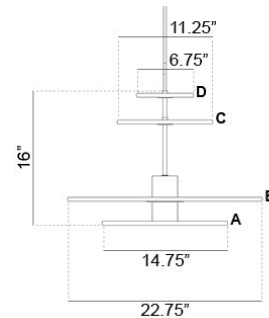

## Position B (580 or 800)

S60155-B1US (Ø 22.75" - Bottom: Light Gray / Top: Dark Gray)  
S60900-B1US (Ø 22.75" - Bottom: Dark Gray / Top: Light Gray)  
S60155-B3US (Ø 31.5" - Bottom: Light Gray / Top: Dark Gray)  
S60900-B3US (Ø 31.5" - Bottom: Dark Gray / Top: Light Gray)

## Position C (285)

S60155-CUS (Ø 11.25" - Bottom: Light Gray / Top: Dark Gray)  
S60900-CUS (Ø 11.25" - Bottom: Dark Gray / Top: Light Gray)  
S64148-CUS (Ø 11.25" - Bottom: Pink / Top: Yellow)  
S62068-CUS (Ø 11.25" - Bottom: Yellow / Top: Pink)  
S68160-CUS (Ø 11.25" - Bottom: Green / Top: Beige)  
S61174-CUS (Ø 11.25" - Bottom: Beige / Top: Green)  
S63058-CUS (Ø 11.25" - Bottom: Red / Top: Brown)  
S61176-CUS (Ø 11.25" - Bottom: Brown / Top: Red)  
S61226-CUS (Ø 11.25" - Bottom: Light Brown / Top: Gray-Beige)  
S61225-CUS (Ø 11.25" - Bottom: Gray-Beige / Top: Light Brown)  
S67046-CUS (Ø 11.25" - Bottom: Blue / Top: Light Blue)  
S66169-CUS (Ø 11.25" - Bottom: Light Blue / Top: Blue)

## Position D (170)

S60155-DUS (Ø 6.75" - Bottom: Light Gray / Top: Dark Gray)  
S60900-DUS (Ø 6.75" - Bottom: Dark Gray / Top: Light Gray)  
S64148-DUS (Ø 6.75" - Bottom: Pink / Top: Yellow)  
S62068-DUS (Ø 6.75" - Bottom: Yellow / Top: Pink)  
S68160-DUS (Ø 6.75" - Bottom: Green / Top: Beige)  
S61174-DUS (Ø 6.75" - Bottom: Beige / Top: Green)  
S63058-DUS (Ø 6.75" - Bottom: Red / Top: Brown)  
S61176-DUS (Ø 6.75" - Bottom: Brown / Top: Red)  
S61226-DUS (Ø 6.75" - Bottom: Light Brown / Top: Gray-Beige)  
S61225-DUS (Ø 6.75" - Bottom: Gray-Beige / Top: Light Brown)  
S67046-DUS (Ø 6.75" - Bottom: Blue / Top: Light Blue)  
S66169-DUS (Ø 6.75" - Bottom: Light Blue / Top: Blue)

## Technology:

1 × 6.5 GU10 MR16 LED  
- Lumens: 500 | Color Temp: 3000K | Volts: 120 | Dimmable: Yes

Dimensions: L 22.75" | W 22.75" | H 16"

Certifications: cUL Certified

Designer: Halskov & Dalsgaard

Manufacturer: Zero