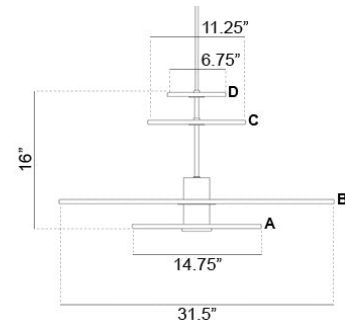

Position B (580 or 800)

S60155-B1US (Ø 22.75" - Bottom: Light Gray / Top: Dark Gray)
S60900-B1US (Ø 22.75" - Bottom: Dark Gray / Top: Light Gray)
S60155-B3US (Ø 31.5" - Bottom: Light Gray / Top: Dark Gray)
S60900-B3US (Ø 31.5" - Bottom: Dark Gray / Top: Light Gray)

Position C (285)

S60155-CUS (Ø 14.75" - Bottom: Light Gray / Top: Dark Gray)
S60900-CUS (Ø 14.75" - Bottom: Dark Gray / Top: Light Gray)
S64148-CUS (Ø 14.75" - Bottom: Pink / Top: Yellow)
S62068-CUS (Ø 14.75" - Bottom: Yellow / Top: Pink)
S68160-CUS (Ø 14.75" - Bottom: Green / Top: Beige)
S61174-CUS (Ø 14.75" - Bottom: Beige / Top: Green)
S63058-CUS (Ø 14.75" - Bottom: Red / Top: Brown)
S61176-CUS (Ø 14.75" - Bottom: Brown / Top: Red)
S61226-CUS (Ø 14.75" - Bottom: Light Brown / Top: Gray-Beige)
S61225-CUS (Ø 14.75" - Bottom: Gray-Beige / Top: Light Brown)
S67046-CUS (Ø 14.75" - Bottom: Blue / Top: Light Blue)
S66169-CUS (Ø 14.75" - Bottom: Light Blue / Top: Blue)

Position D (170)

S60155-DUS (Ø 14.75" - Bottom: Light Gray / Top: Dark Gray)
S60900-DUS (Ø 14.75" - Bottom: Dark Gray / Top: Light Gray)
S64148-DUS (Ø 14.75" - Bottom: Pink / Top: Yellow)
S62068-DUS (Ø 14.75" - Bottom: Yellow / Top: Pink)
S68160-DUS (Ø 14.75" - Bottom: Green / Top: Beige)
S61174-DUS (Ø 14.75" - Bottom: Beige / Top: Green)
S63058-DUS (Ø 14.75" - Bottom: Red / Top: Brown)
S61176-DUS (Ø 14.75" - Bottom: Brown / Top: Red)
S61226-DUS (Ø 14.75" - Bottom: Light Brown / Top: Gray-Beige)
S61225-DUS (Ø 14.75" - Bottom: Gray-Beige / Top: Light Brown)
S67046-DUS (Ø 14.75" - Bottom: Blue / Top: Light Blue)
S66169-DUS (Ø 14.75" - Bottom: Light Blue / Top: Blue)

Technology:
1 x 6.5 GU10 MR16 LED
- Lumens: 500 | Color Temp: 3000K | Volts: 120 | Dimmable: Yes

Dimensions: L 31.5" | W 31.5" | H 16"

Certifications: cUL Certified

Designer: Halskov & Dalsgaard

Manufacturer: Zero