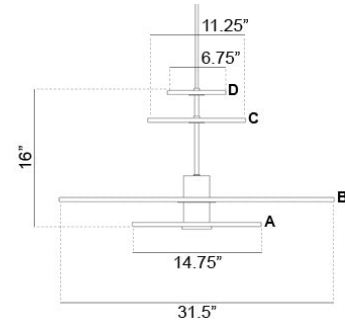

Position B (580 or 800)

S60155-B1US (Ø 22.75" - Bottom: Light Gray / Top: Dark Gray)
S60900-B1US (Ø 22.75" - Bottom: Dark Gray / Top: Light Gray)
S60155-B3US (Ø 31.5" - Bottom: Light Gray / Top: Dark Gray)
S60900-B3US (Ø 31.5" - Bottom: Dark Gray / Top: Light Gray)

Position C (285)

S60155-CUS (Ø 11.25" - Bottom: Light Gray / Top: Dark Gray)
S60900-CUS (Ø 11.25" - Bottom: Dark Gray / Top: Light Gray)
S64148-CUS (Ø 11.25" - Bottom: Pink / Top: Yellow)
S62068-CUS (Ø 11.25" - Bottom: Yellow / Top: Pink)
S68160-CUS (Ø 11.25" - Bottom: Green / Top: Beige)
S61174-CUS (Ø 11.25" - Bottom: Beige / Top: Green)
S63058-CUS (Ø 11.25" - Bottom: Red / Top: Brown)
S61176-CUS (Ø 11.25" - Bottom: Brown / Top: Red)
S61226-CUS (Ø 11.25" - Bottom: Light Brown / Top: Gray-Beige)
S61225-CUS (Ø 11.25" - Bottom: Gray-Beige / Top: Light Brown)
S67046-CUS (Ø 11.25" - Bottom: Blue / Top: Light Blue)
S66169-CUS (Ø 11.25" - Bottom: Light Blue / Top: Blue)

Position D (170)

S60155-DUS (Ø 6.75" - Bottom: Light Gray / Top: Dark Gray)
S60900-DUS (Ø 6.75" - Bottom: Dark Gray / Top: Light Gray)
S64148-DUS (Ø 6.75" - Bottom: Pink / Top: Yellow)
S62068-DUS (Ø 6.75" - Bottom: Yellow / Top: Pink)
S68160-DUS (Ø 6.75" - Bottom: Green / Top: Beige)
S61174-DUS (Ø 6.75" - Bottom: Beige / Top: Green)
S63058-DUS (Ø 6.75" - Bottom: Red / Top: Brown)
S61176-DUS (Ø 6.75" - Bottom: Brown / Top: Red)
S61226-DUS (Ø 6.75" - Bottom: Light Brown / Top: Gray-Beige)
S61225-DUS (Ø 6.75" - Bottom: Gray-Beige / Top: Light Brown)
S67046-DUS (Ø 6.75" - Bottom: Blue / Top: Light Blue)
S66169-DUS (Ø 6.75" - Bottom: Light Blue / Top: Blue)

Technology:
1 x 6.5 GU10 MR16 LED
- Lumens: 500 | Color Temp: 3000K | Volts: 120 | Dimmable: Yes

Dimensions: L 31.5" | W 31.5" | H 16"

Certifications: cUL Certified

Designer: Halskov & Dalsgaard

Manufacturer: Zero